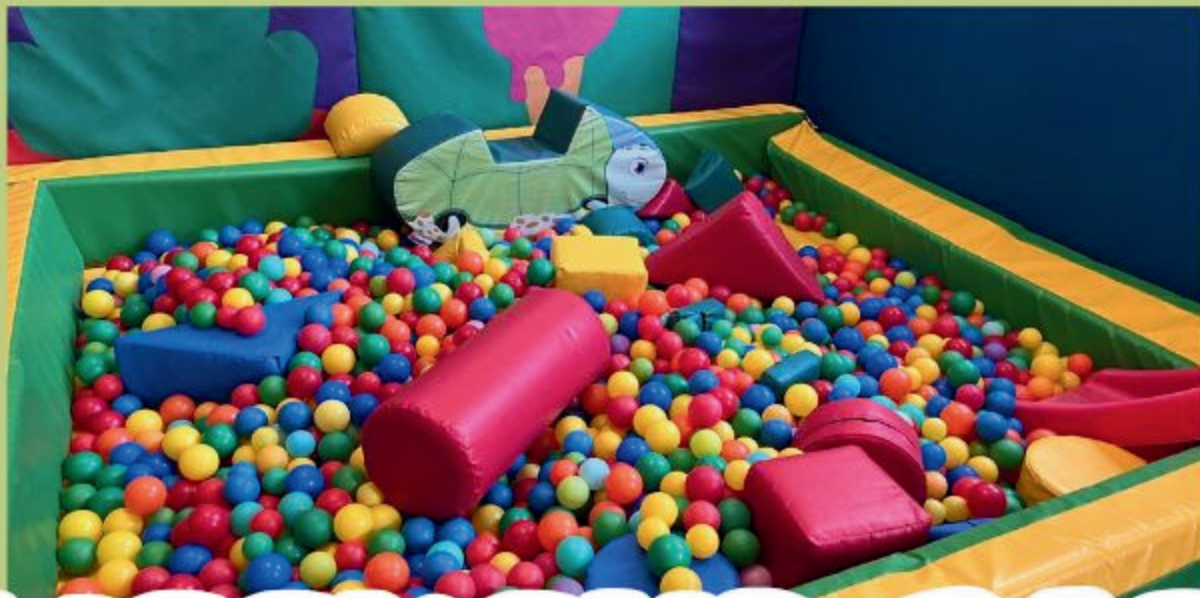

Looking for a
PARTY VENUE
for your child's birthday?
Look no further!

WEEKEND PARTY PACKAGES

Room Hire from £25 / hour (min. 3 hours)

- Room for up to 40 children!
- Children's tables and chairs!
- Bouncy castles for hire - infant & junior, £40!
- Soft play in the ball pit, £10!